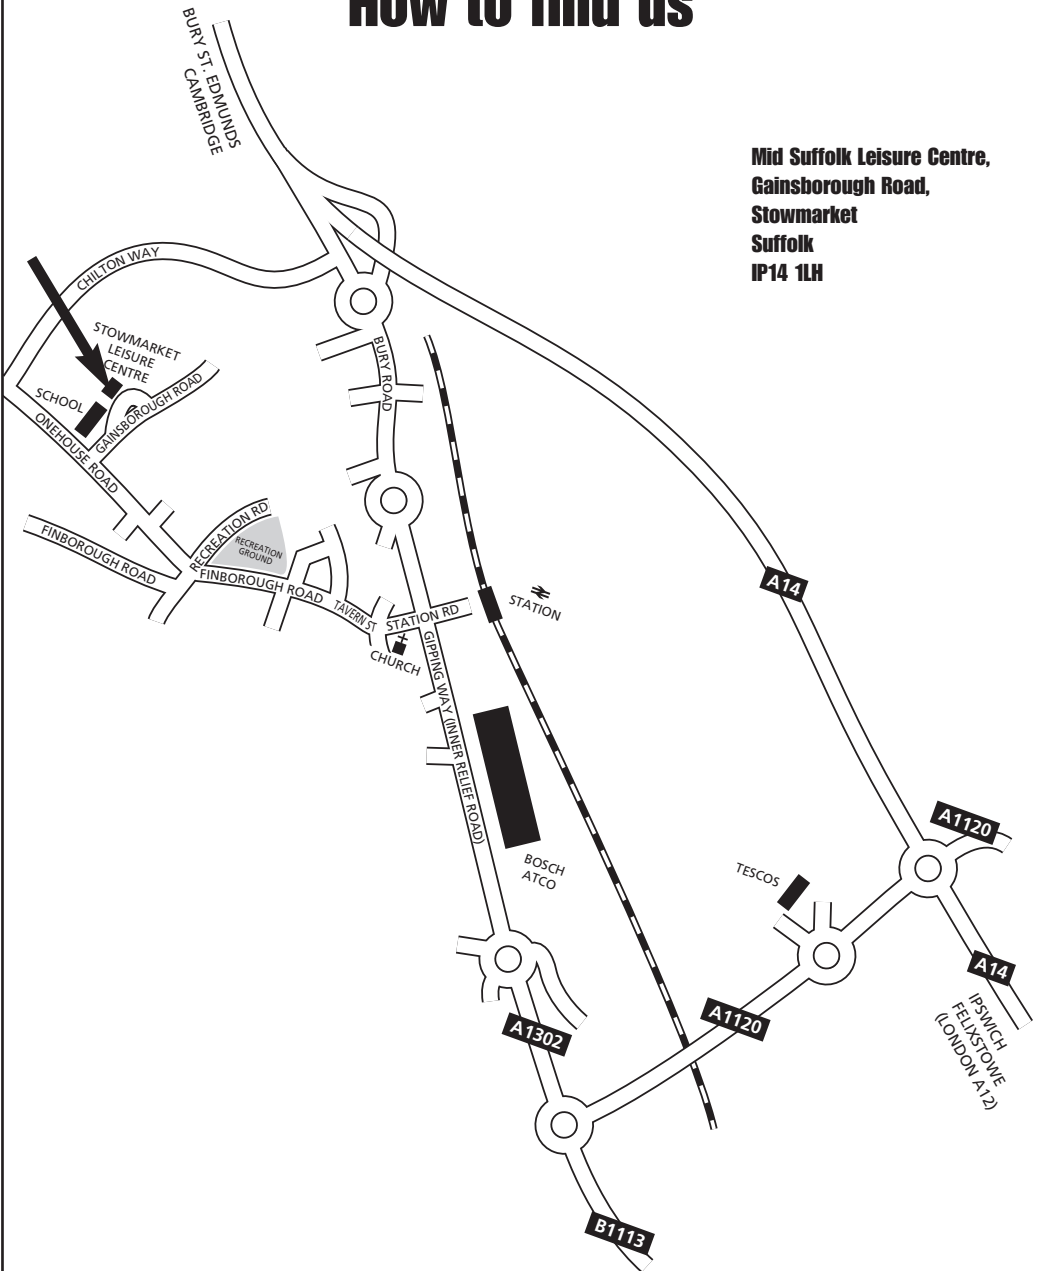

How to find us

**Mid Suffolk Leisure Centre,
Gainsborough Road,
Stowmarket
Suffolk
IP14 1LH**

**More info please contact:
aikido@precepts.co.uk**